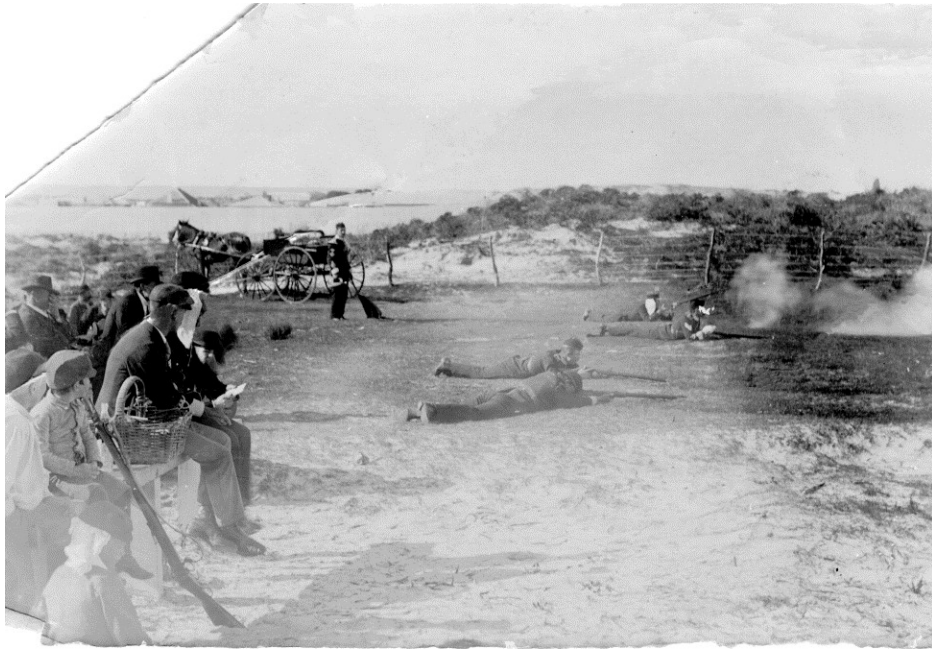

629: RAYMOND NOTT GERALDTON TENNIS CLUB c1940'S (Courtesy T. Barry) 718: URCH STREET (Courtesy T. Barry) 767: FOOTBALL TEAM GERALDTON c1930s (Courtesy T. Barry) 664: CAMPS AT LITTLE BAY c1940'S BERYL, CLAIRE & SHIRLEY ON GEORGE'S CAR IN FRONT OF CAMP AT LITTLE BAY (Courtesy T. Barry) 814:(Courtesy T. Barry) 1209: TWO BOYS IN FORREST STREET GERALDTON EARLY 1950S. (Courtesy T. Barry)