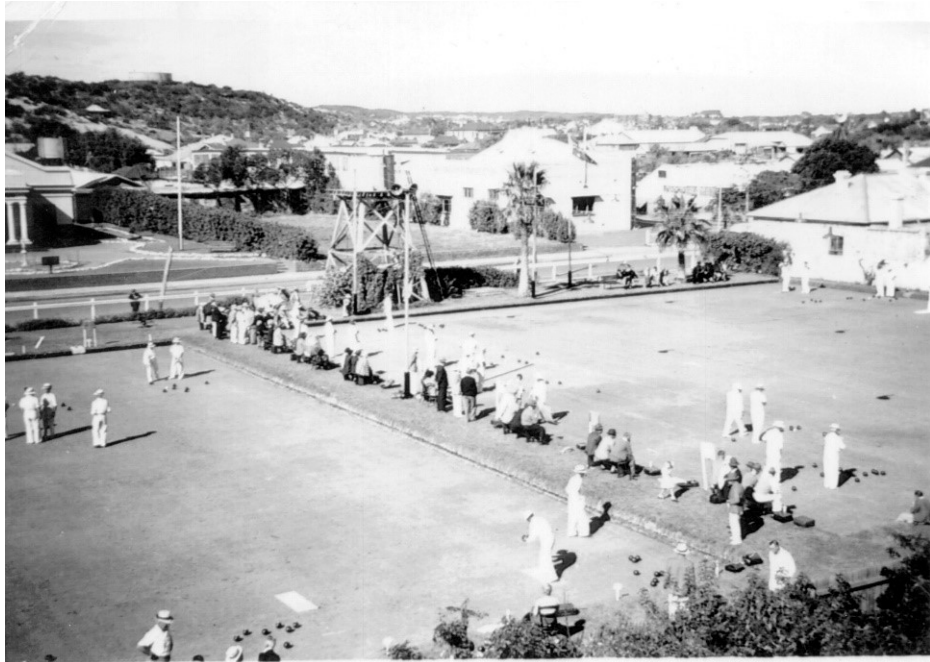

970: MR AND MRS NICHOLAS MARGETIC AT 171 ELEANOR STREET GERALDTON 1949 (Courtesy T. Barry) 874: OFFICERS AND MEN, POSSIBLE BOER WAR CONTINGENT (Courtesy T. Barry) 967: 974: GERALDTON BOWLING CLUB CHAPMAN RD 1949 (Courtesy T. Barry) 1139: (Courtesy T. Barry) 1320:(Courtesy T. Barry)