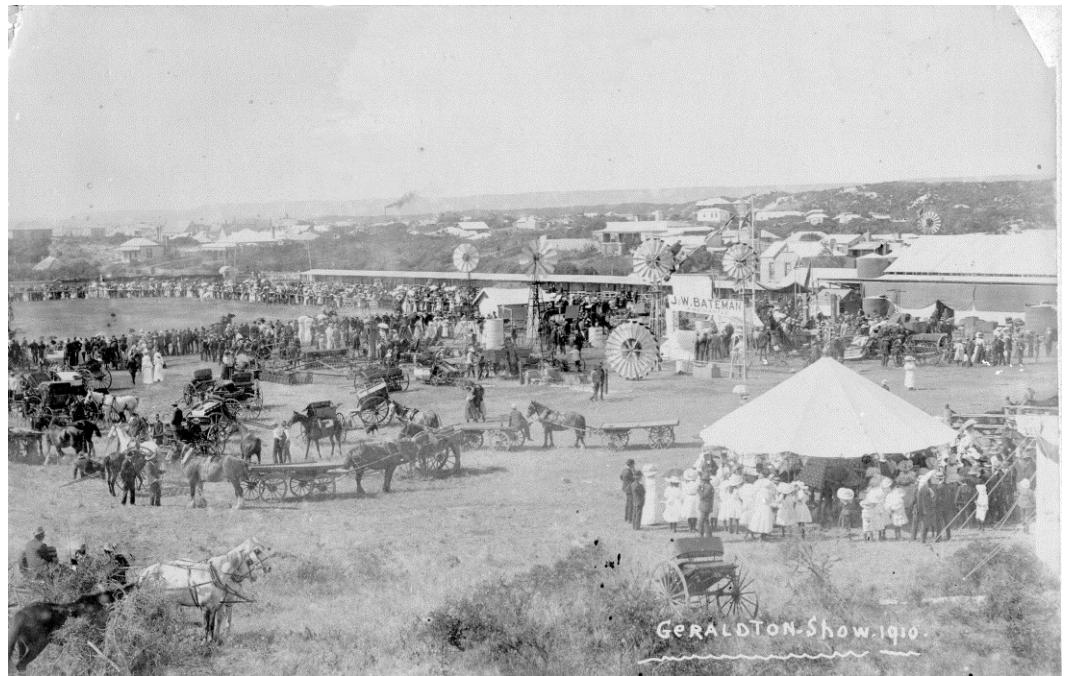

841: GERALDTON VOLUNTEER RIFLES MEMBERS ON RIFLE RANGE (Courtesy T. Barry) **852:** CHURCH PARADE GERALDTON VOLUNTEER RIFLES & BAND LATE 1800S (Courtesy T. Barry) **884:** GERALDTON ORCHESTRAL SOCIETY FEBRUARY 1907 (Courtesy T. Barry) **885:** GERALDTON AGRICULTURAL SOCIETY SHOW 1910 (Courtesy T. Barry)