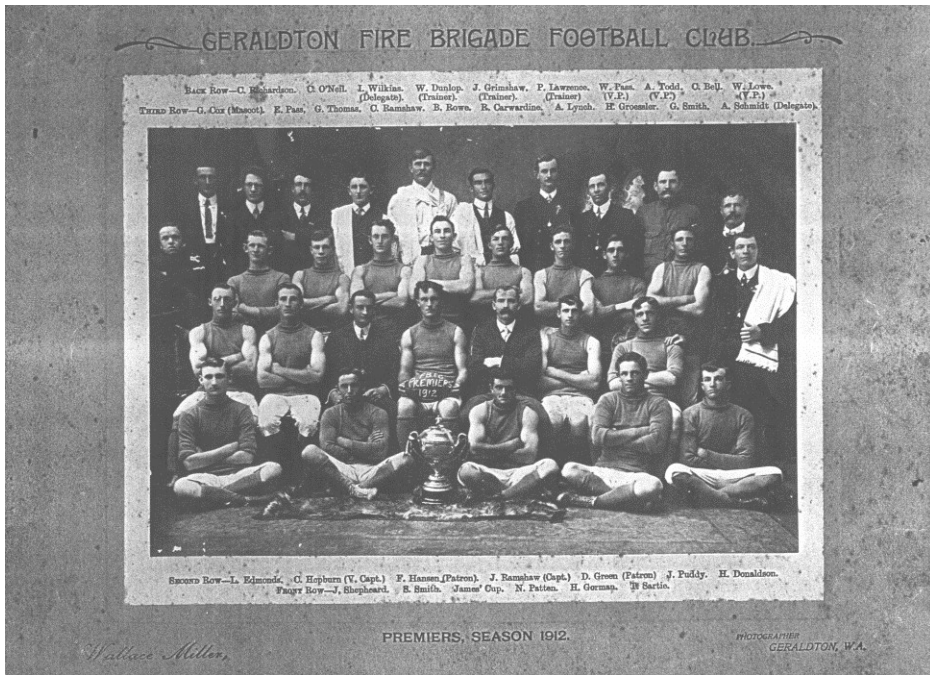

1030: (Courtesy T. Barry) 1033: (Courtesy T. Barry) 698: PICNIC AT WICHERINA DAM - HARRY & MARJORY POTTER 6TH WEDDING ANNIVERSARY 1941 (Courtesy T. Barry) 839: AFTERNOON TEA WATCHED OVER BY GERALDTON VOLUNTEER RIFLES MEMBERS (Courtesy T. Barry) 1034: (Courtesy T. Barry) 1035: (Courtesy T. Barry)