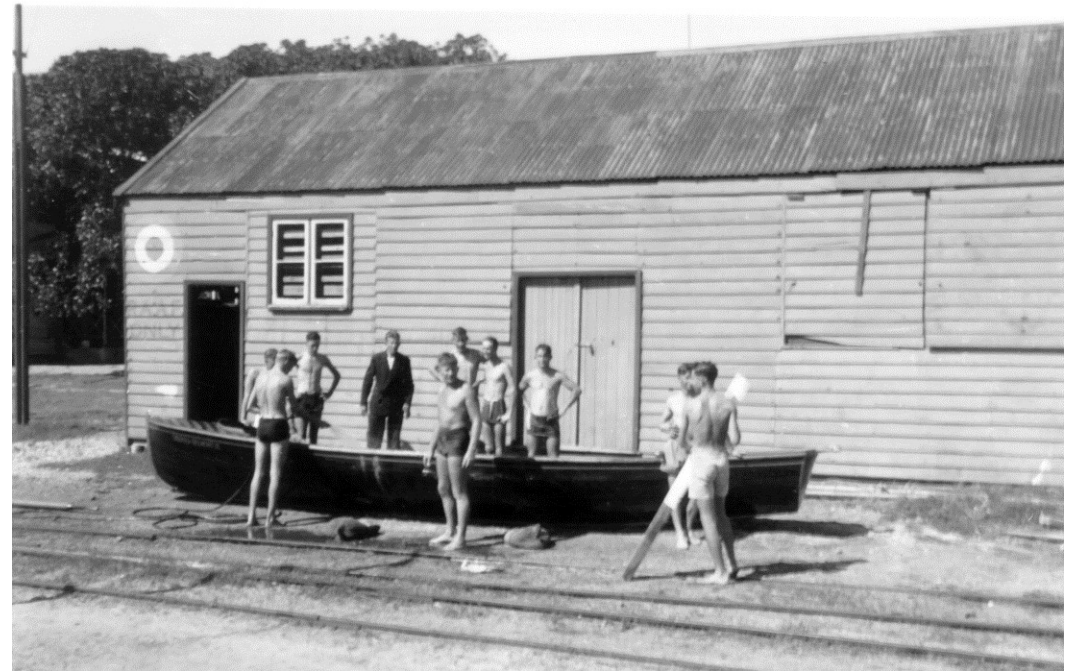

894: THE GERALDTON BRITISH FOOTBALL ASSOCIATION PREMIERS, CUP AND SHIELD WINNERS IN 1930, THE THISTLE CLUB (Courtesy T. Barry)