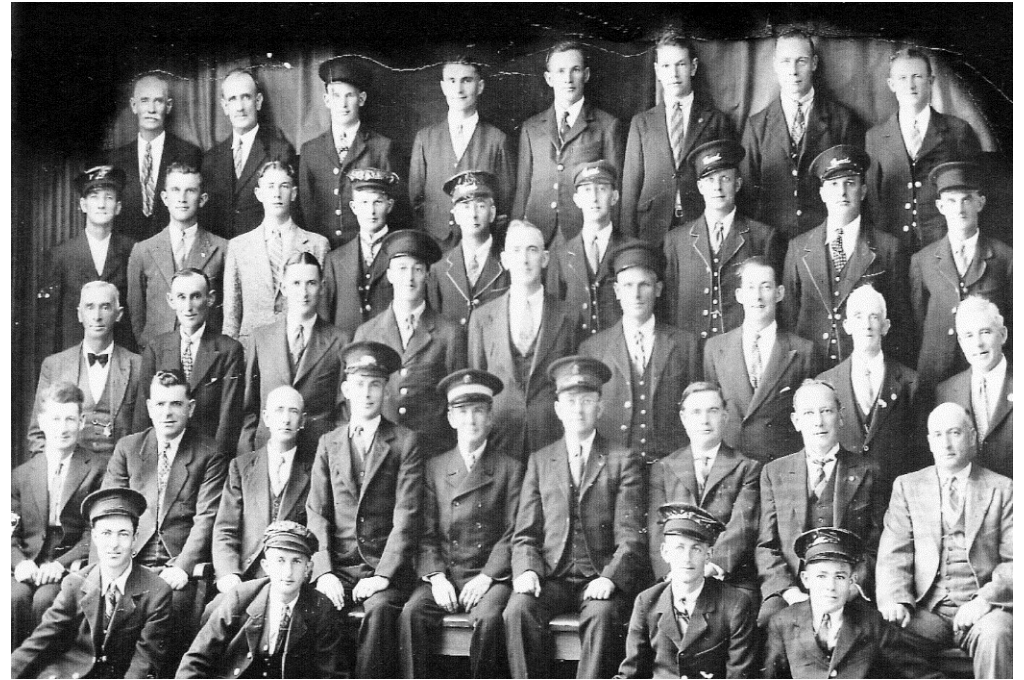

Back Row : J. Horton, R. Cook, A. Morgan, R. Carter (president), C. Thomas, F. Howell, W. Sewell
Front Row : R. Truscott, J. McKay (assistant secretary), S. Hutchinson (captain), G. Lester (patron), E. Rowe, B. Doolan,
L. Fathers (secretary).