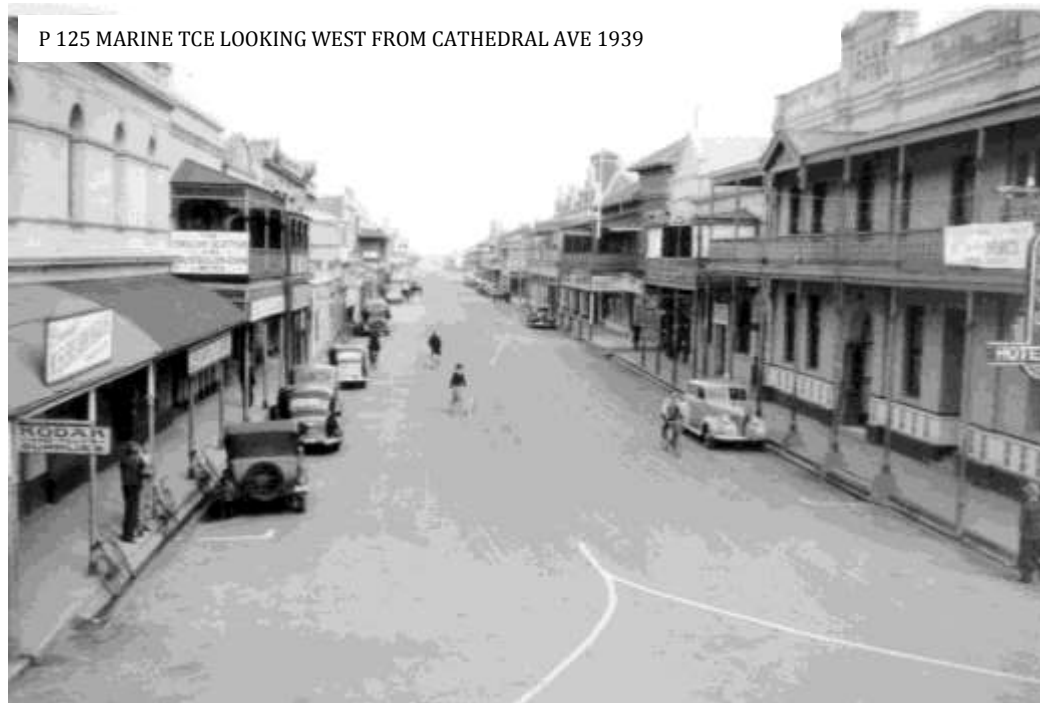

BUSINESSES

SNAPSHOTS IN TIME

P 124 MARINE TCE, CENTRAL GERALDTON 1929

P 125 MARINE TCE LOOKING WEST FROM CATHEDRAL AVE 1939

P 126 MARINE TCE LOOKING EAST FROM CATHEDRAL AVE 1939

P 1904 MARINE TCE LOOKING EAST FROM CATHEDRAL AVE N.D.