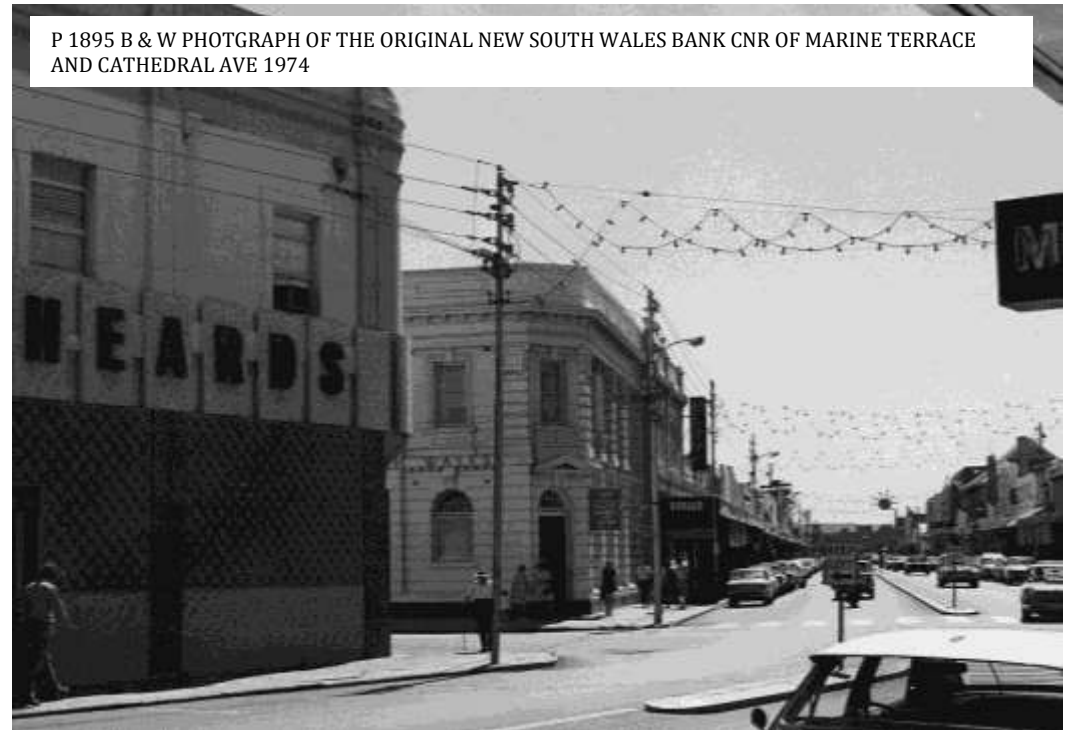

P 1895 B & W PHOTOGRAPH OF THE ORIGINAL NEW SOUTH WALES BANK CNR OF MARINE TERRACE AND CATHEDRAL AVE 1974