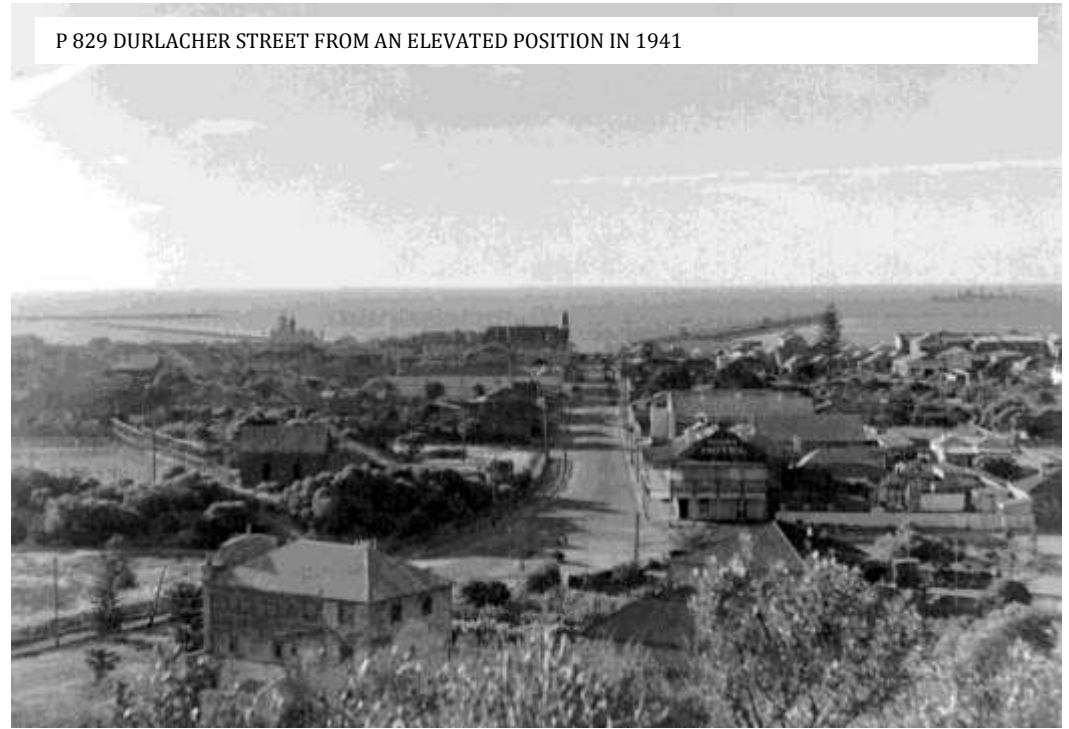

MURRAY VIEWS NO. 22. MARINE TERRACE SHOWING VICTORIA HOTEL, GERALDTON, W.A.

P 755 RADIO MOTORS CNR MARINE TERRACE AND FITZGERALD ST c1950s

P 832 GERALDTON ICE WORKS 1923

P 829 DURLACHER STREET FROM AN ELEVATED POSITION IN 1941