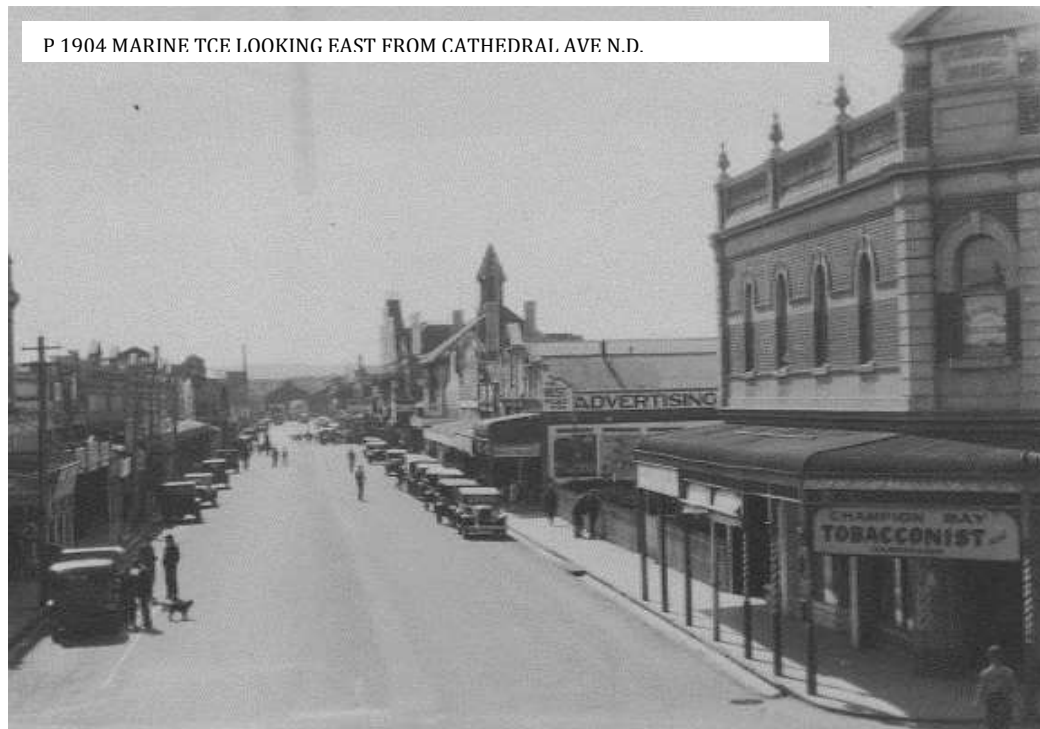

BUSINESSES

SNAPSHOTS IN TIME

P 124 MARINE TCE, CENTRAL GERALDTON 1929

P 125 MARINE TCE LOOKING WEST FROM CATHEDRAL AVE 1939

P 126 MARINE TCE LOOKING EAST FROM CATHEDRAL AVE 1939

P 1904 MARINE TCE LOOKING EAST FROM CATHEDRAL AVE N.D.