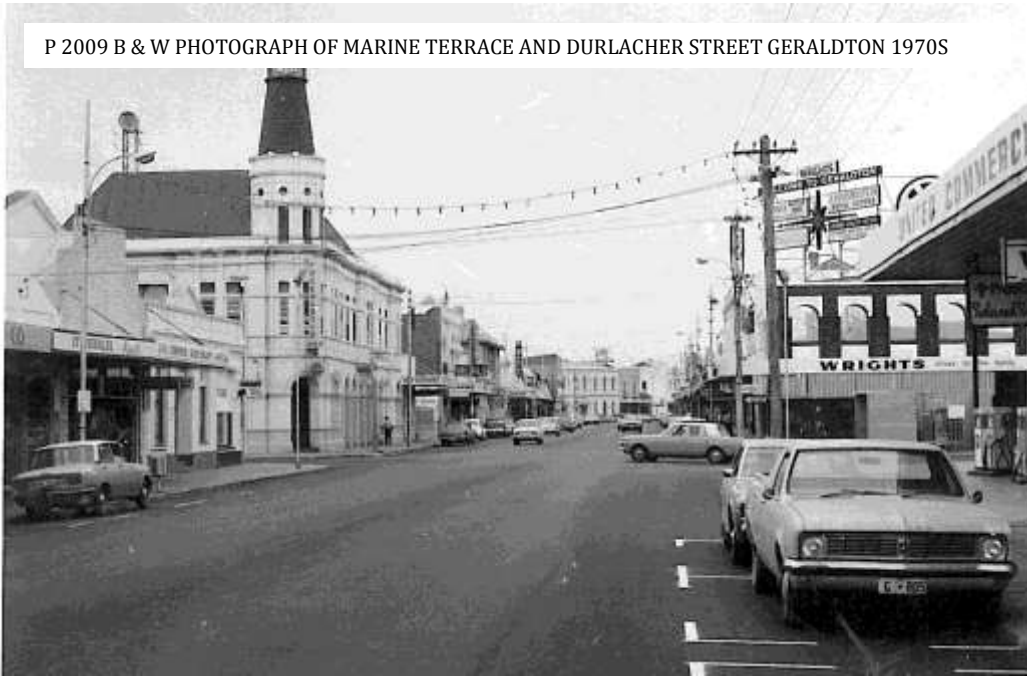

P 988 SOUTHERN VIEW OF GERALDTON BUILDINGS IN CHAPMAN ROAD AREA FROM ROOF OF GOVERNMENT BUILDINGS JUNE 1950

P 1003 RAILWAY JETTY TAKEN FROM FREEMASONS HOTEL 1920s

P 2009 B & W PHOTOGRAPH OF MARINE TERRACE AND DURLACHER STREET GERALDTON 1970S