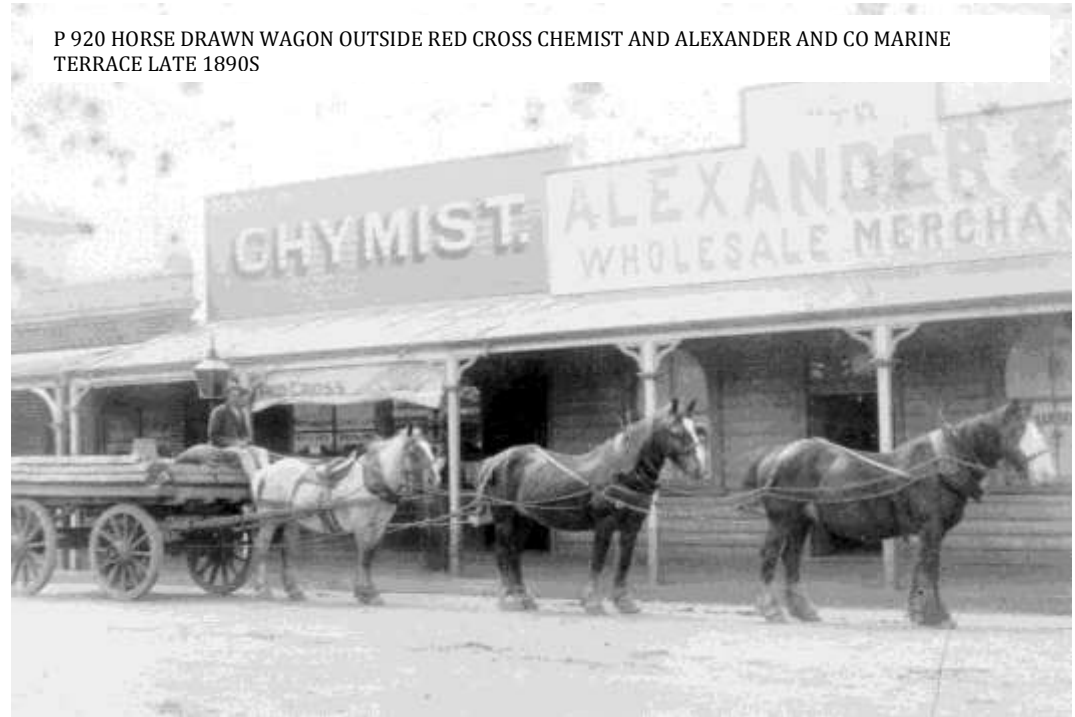

P 827

P 776 MURRAY VIEWS NO 9 PANORAMIC VIEW GERALDTON, WA c1950s

P 887 RAILWAY HOTEL MARINE TERRACE N.D.

P 920 HORSE DRAWN WAGON OUTSIDE RED CROSS CHEMIST AND ALEXANDER AND CO MARINE TERRACE LATE 1890S

P 890 33 SANFORD STREET