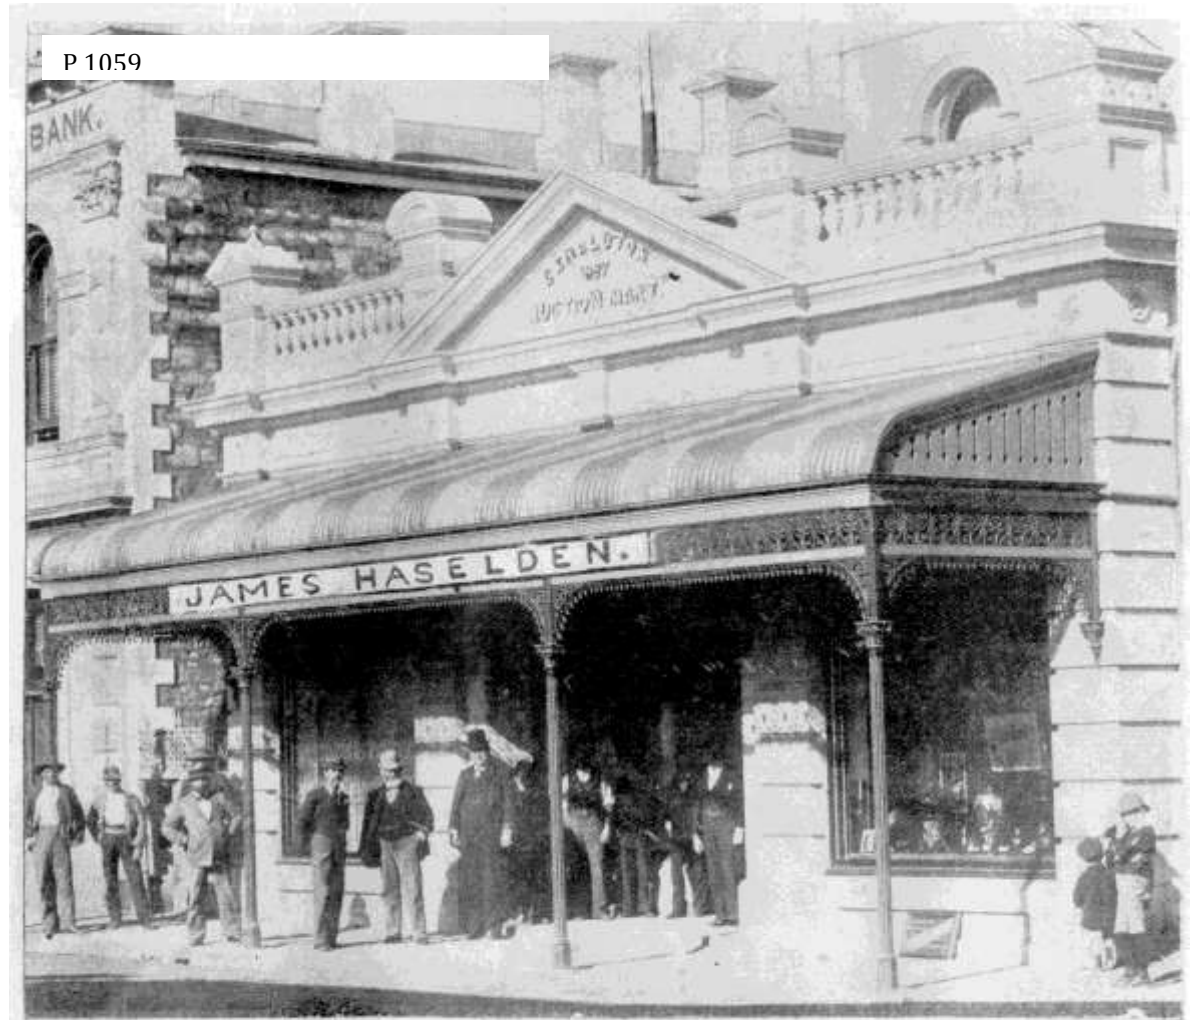

P 1072.

P 1059

P 1567 CORNER SHOP MARINE TERRACE AND FRANCIS STREET 1915

JAS. HASELDEN'S SHOES AND OFFICES.