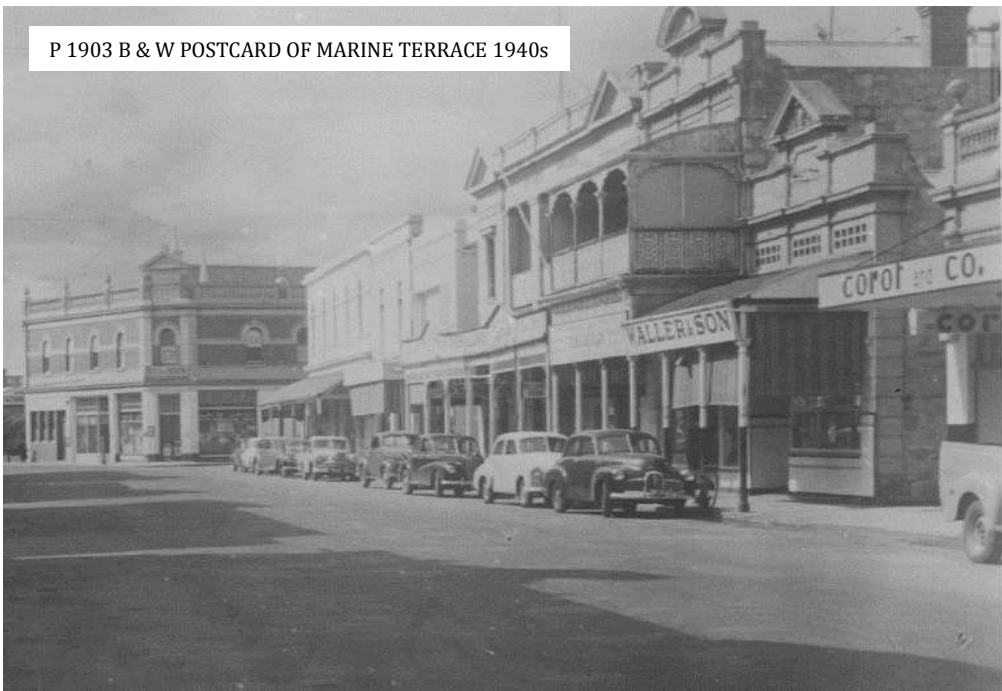

P 1903 B & W POSTCARD OF MARINE TERRACE 1940s