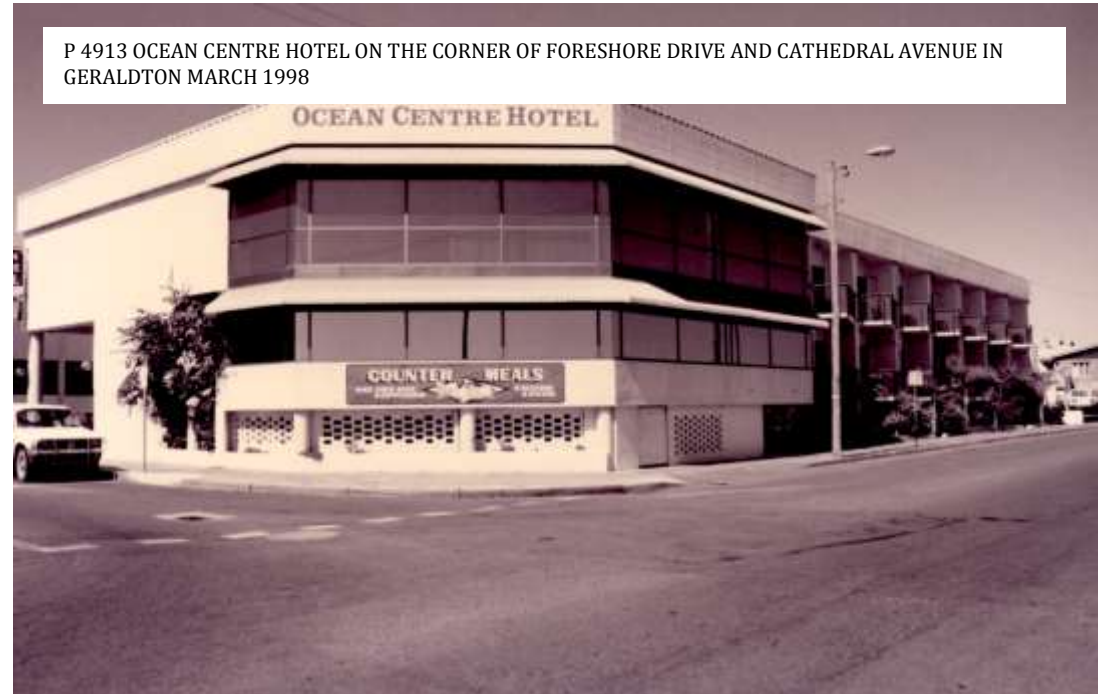

P 4913 OCEAN CENTRE HOTEL ON THE CORNER OF FORESHORE DRIVE AND CATHEDRAL AVENUE IN GERALDTON MARCH 1998