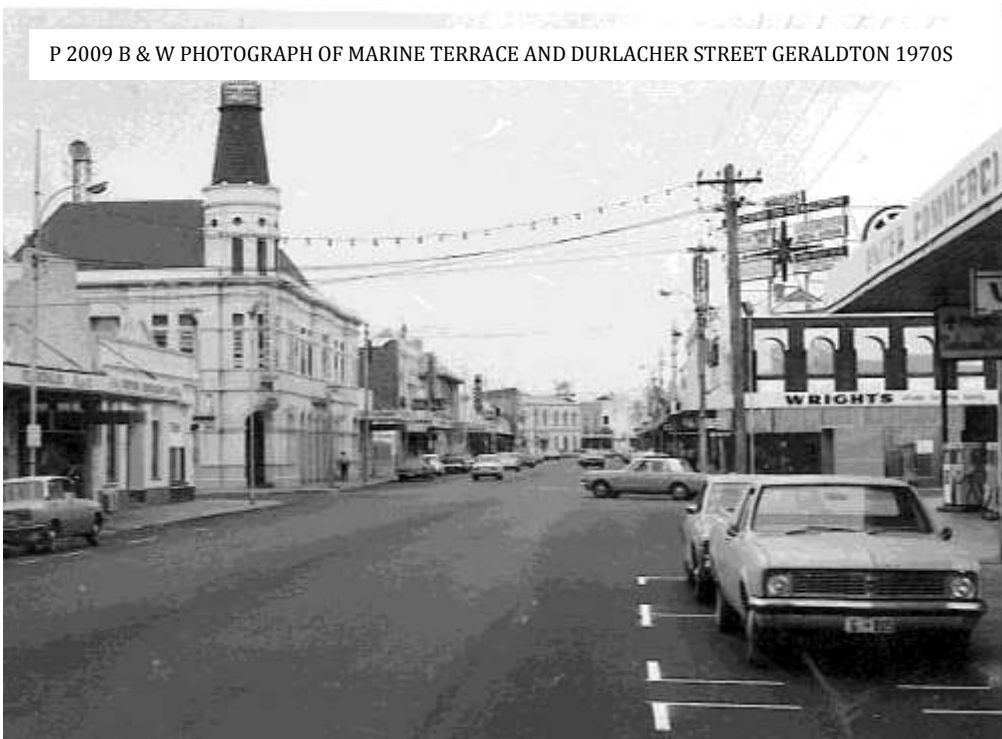

P 2009 B & W PHOTOGRAPH OF MARINE TERRACE AND DURLACHER STREET GERALDTON 1970S