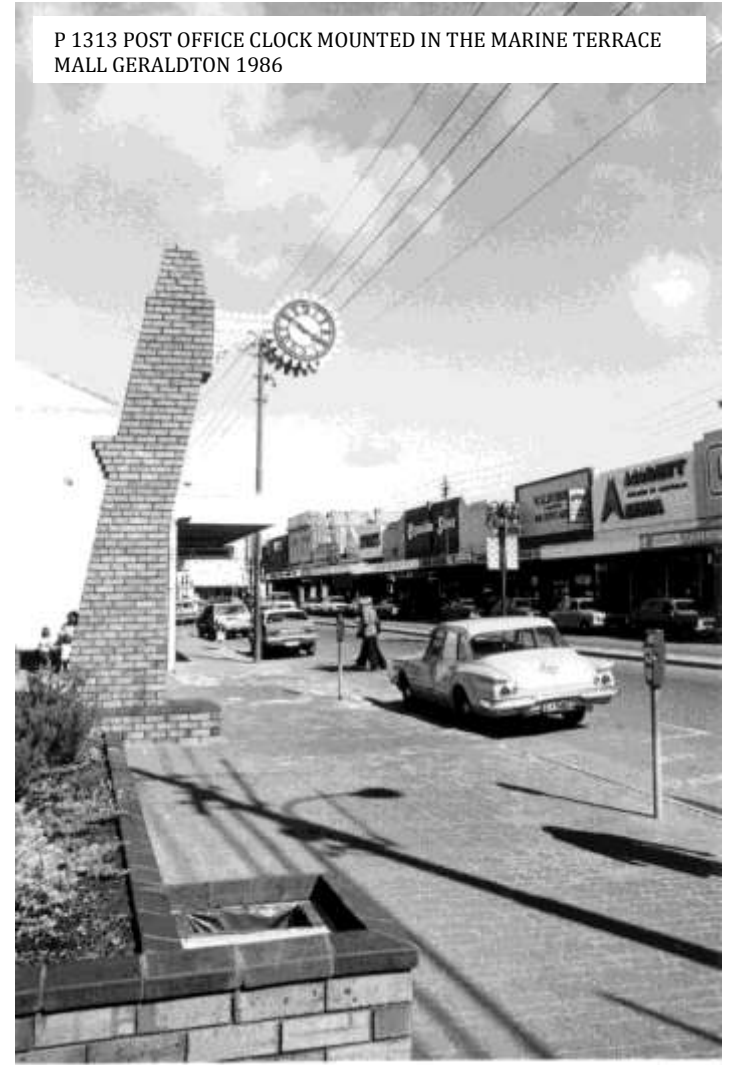

P 4833

P 1207 COMMONWEALTH BANK OF AUSTRALIA c1950

P 1210 FREEMASONS HOTEL 1950

P 1211 GREAT NORTHERN HOTEL IN MARINE TERRACE IN GERALDTON TAKEN IN THE EARLY 1950's

P 1313 POST OFFICE CLOCK MOUNTED IN THE MARINE TERRACE MALL GERALDTON 1986