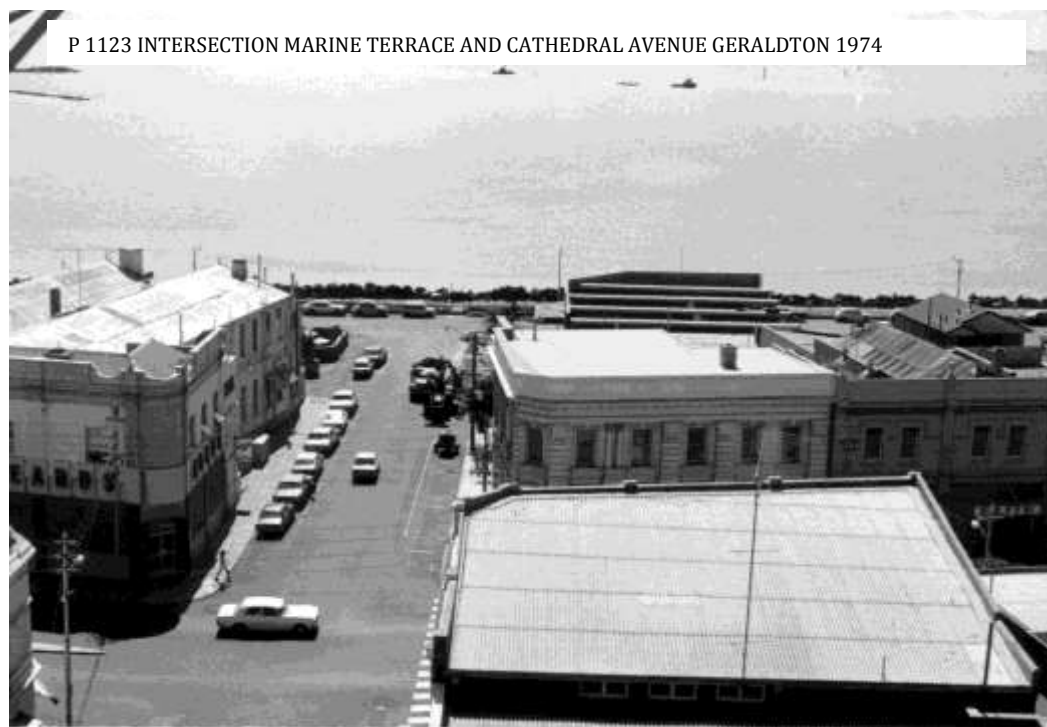

P 1123 INTERSECTION MARINE TERRACE AND CATHEDRAL AVENUE GERALDTON 1974