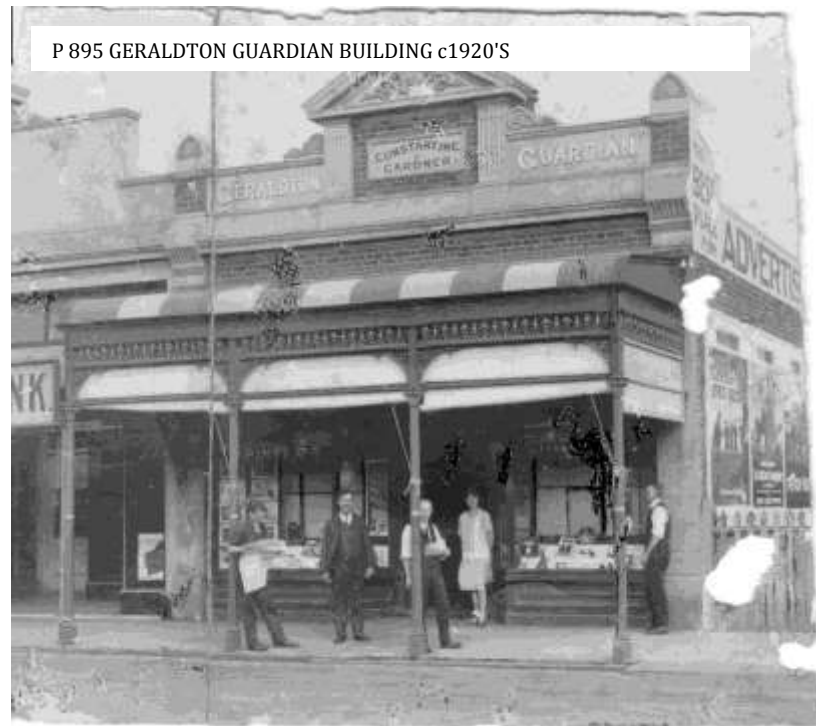

P 895 GERALDTON GUARDIAN BUILDING c1920'S