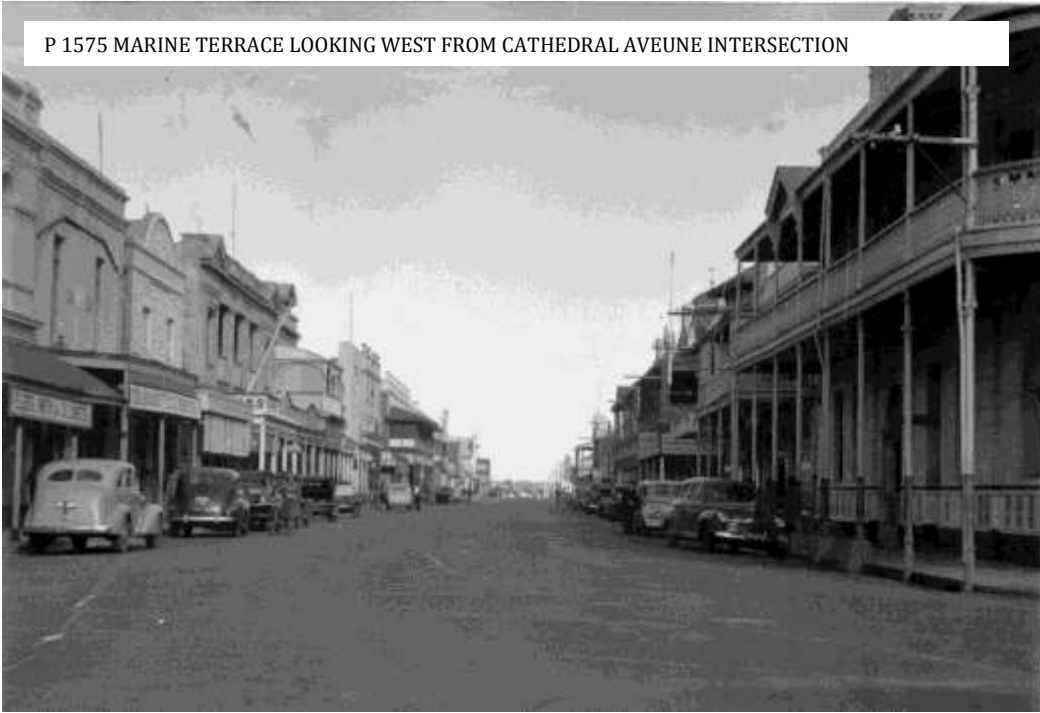

P 1690

P 1734

P 1575 MARINE TERRACE LOOKING WEST FROM CATHEDRAL AVEUNE INTERSECTION