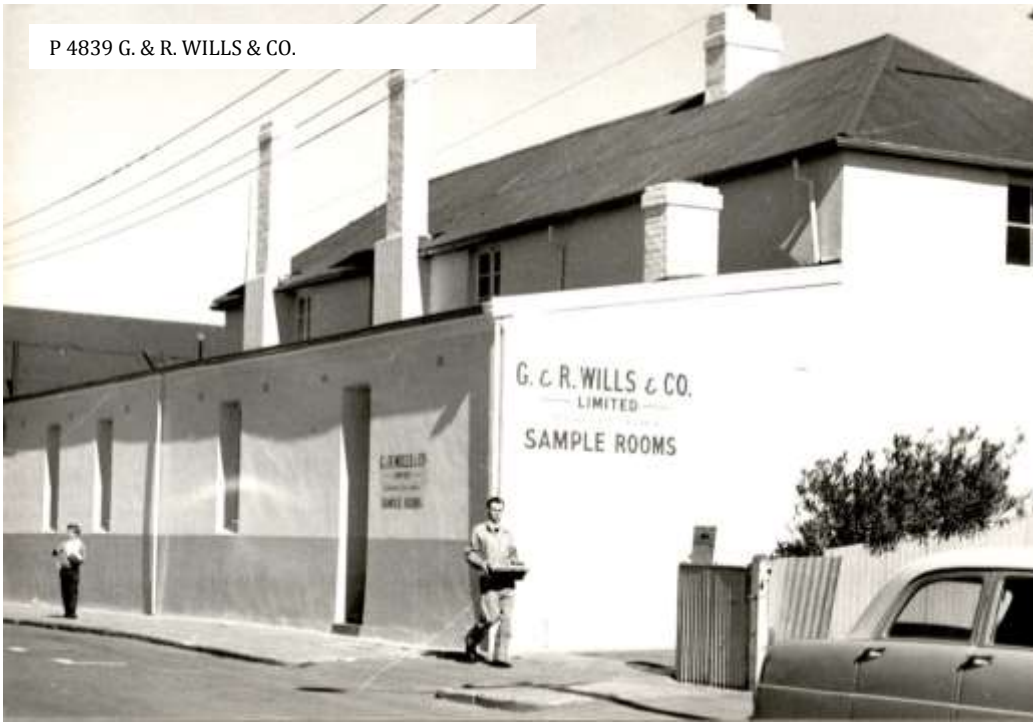

P 1102 SHEPHERDS HOTEL (NOW NAB BANK) ON MARINE TERRACE IN GERALDTON. C1980

P 4839 G. & R. WILLS & CO.