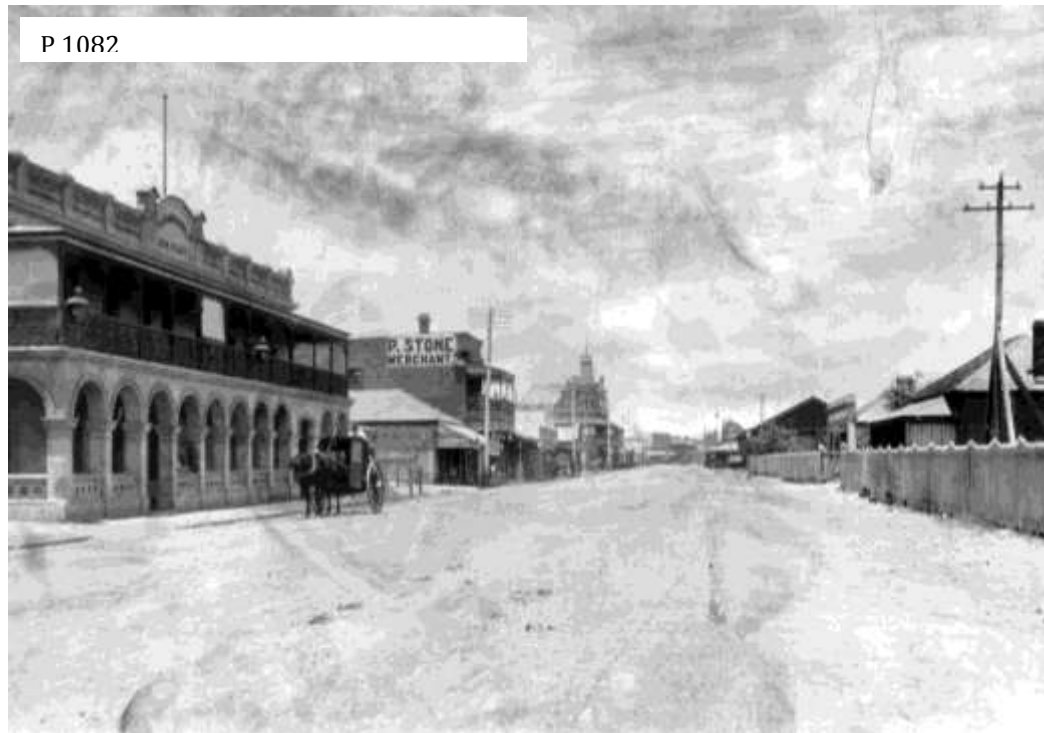

P 1073

P 1074

INTERIOR OF DRUG STORE.

P 1082

P 1088 WILLIAM OSWELL'S GROCERY AND DRAPERY ENTERPRISE 1922

P 1098 OLD RAILWAY HOTEL ON MARINE TERRACE (NOW POLICE STATION) IN GERALDTON. OWNER AT THE TIME WAS J McALWEY n.d.