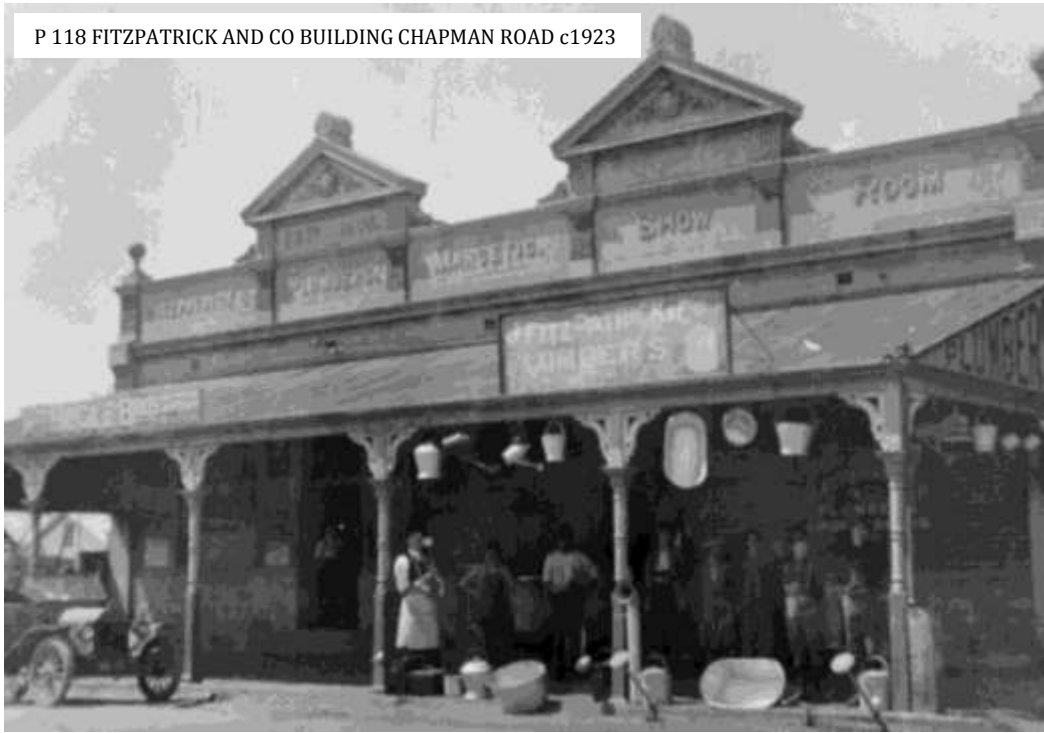

P 119 FITZPATRICK AND CO BUILDING CHAPMAN ROAD c1950

P 118 FITZPATRICK AND CO BUILDING CHAPMAN ROAD c1923