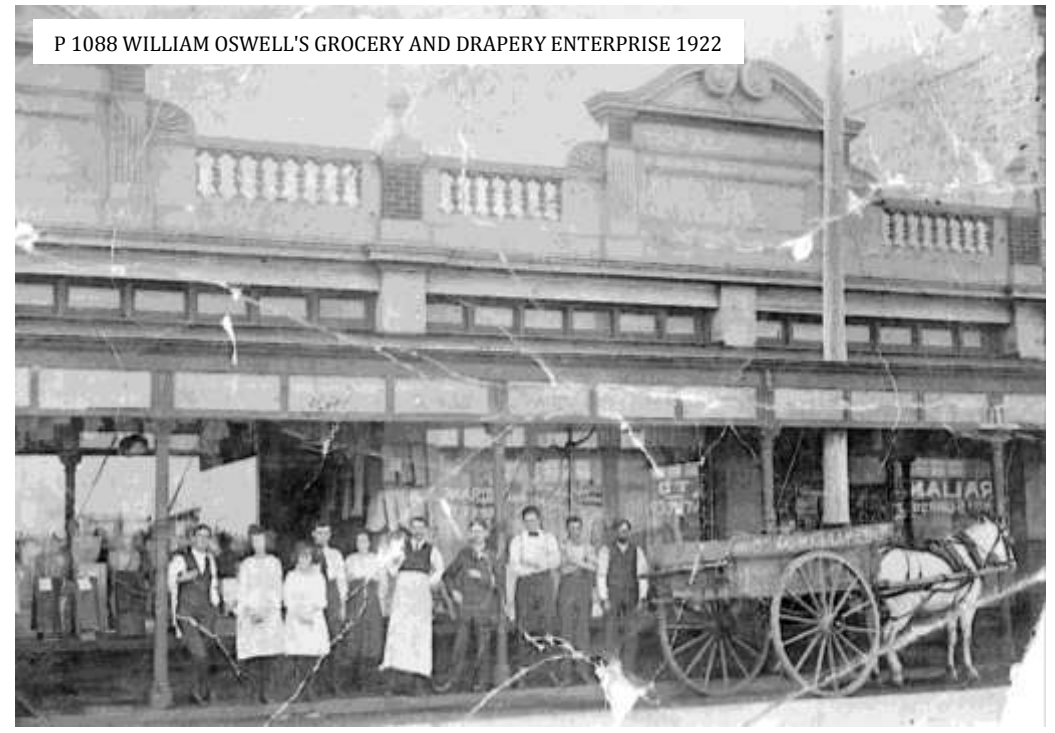

P 1073

P 1074

INTERIOR OF DRUG STORE.

P 1082

P 1088 WILLIAM OSWELL'S GROCERY AND DRAPERY ENTERPRISE 1922

P 1098 OLD RAILWAY HOTEL ON MARINE TERRACE (NOW POLICE STATION) IN GERALDTON. OWNER AT THE TIME WAS J McALWEY n.d.