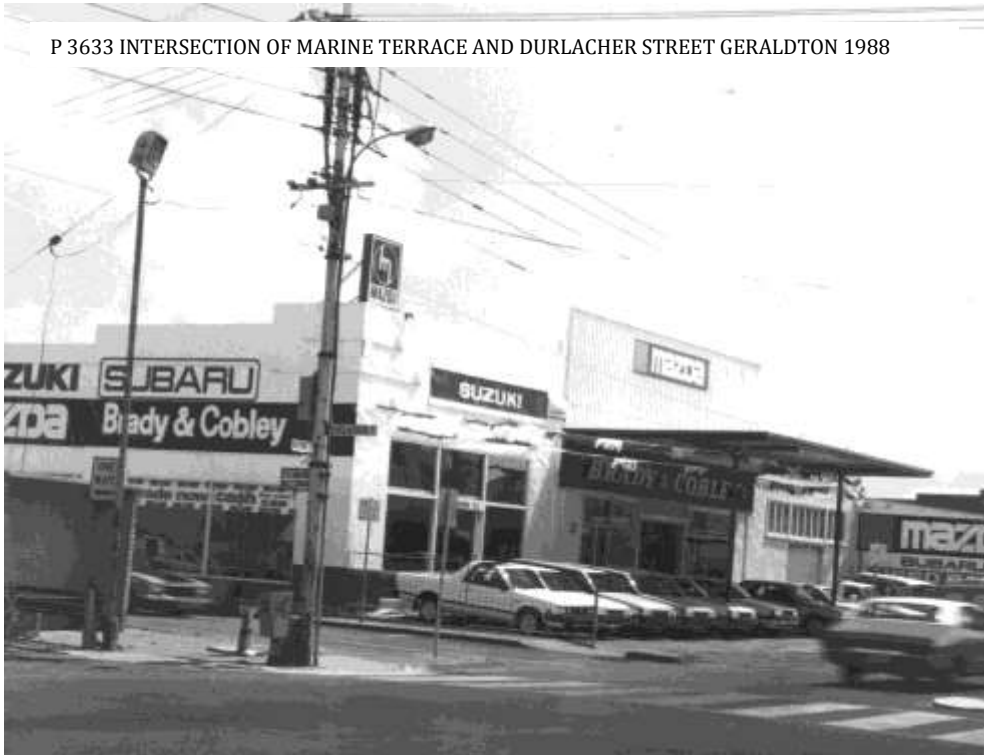

P 3633 INTERSECTION OF MARINE TERRACE AND DURLACHER STREET GERALDTON 1988