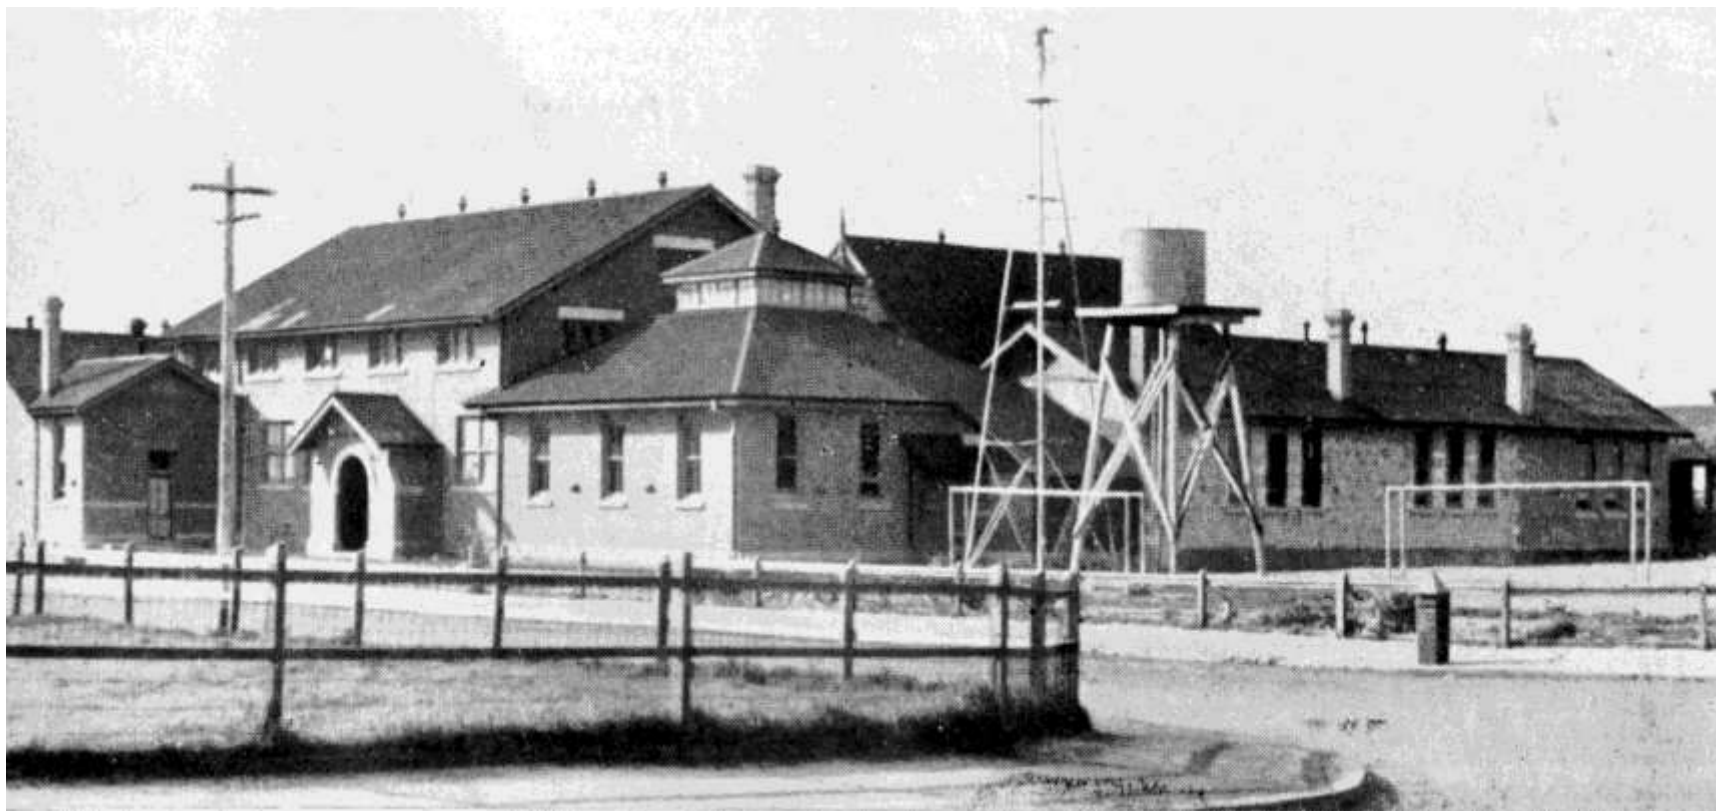

1870: ST FRANCIS XAVIER CATHEDRAL, NAGLE COLLEGE, CARPARK AND CONSTRUCTION OF BUILDING ON THE CORNER OF CATHEDRAL AVENUE

179: LOOKING WEST OVER GERALDTON HARBOUR FROM ST PATRICKS COLLEGE, TOP OF BAYLY ST c1930'S. EASTERN ROAD CEMETRY IN CORNER 1930S

GERALDTON, W.A.

631: GERALDTON PRIMARY SCHOOL c1950

5004: GERALDTON HIGH SCHOOL ON SHENTON STREET 1939 5026: 7134: PHOTOGRAPH TAKEN FROM PATIO PLACE OF THE QUEENS PARK THEATRE LOOKING TOWARDS THE OCEAN WITH THE TOWN TOWERS IN THE BACKGROUND 1980S 7447: FIRE BRIGADE DEMONSTRATION AT QUEEN'S PARK OVAL WITH CARS IN THE FOREGROUND AND ST FRANCIS XAVIER CATHEDRAL IN THE BACKGROUND 1930S