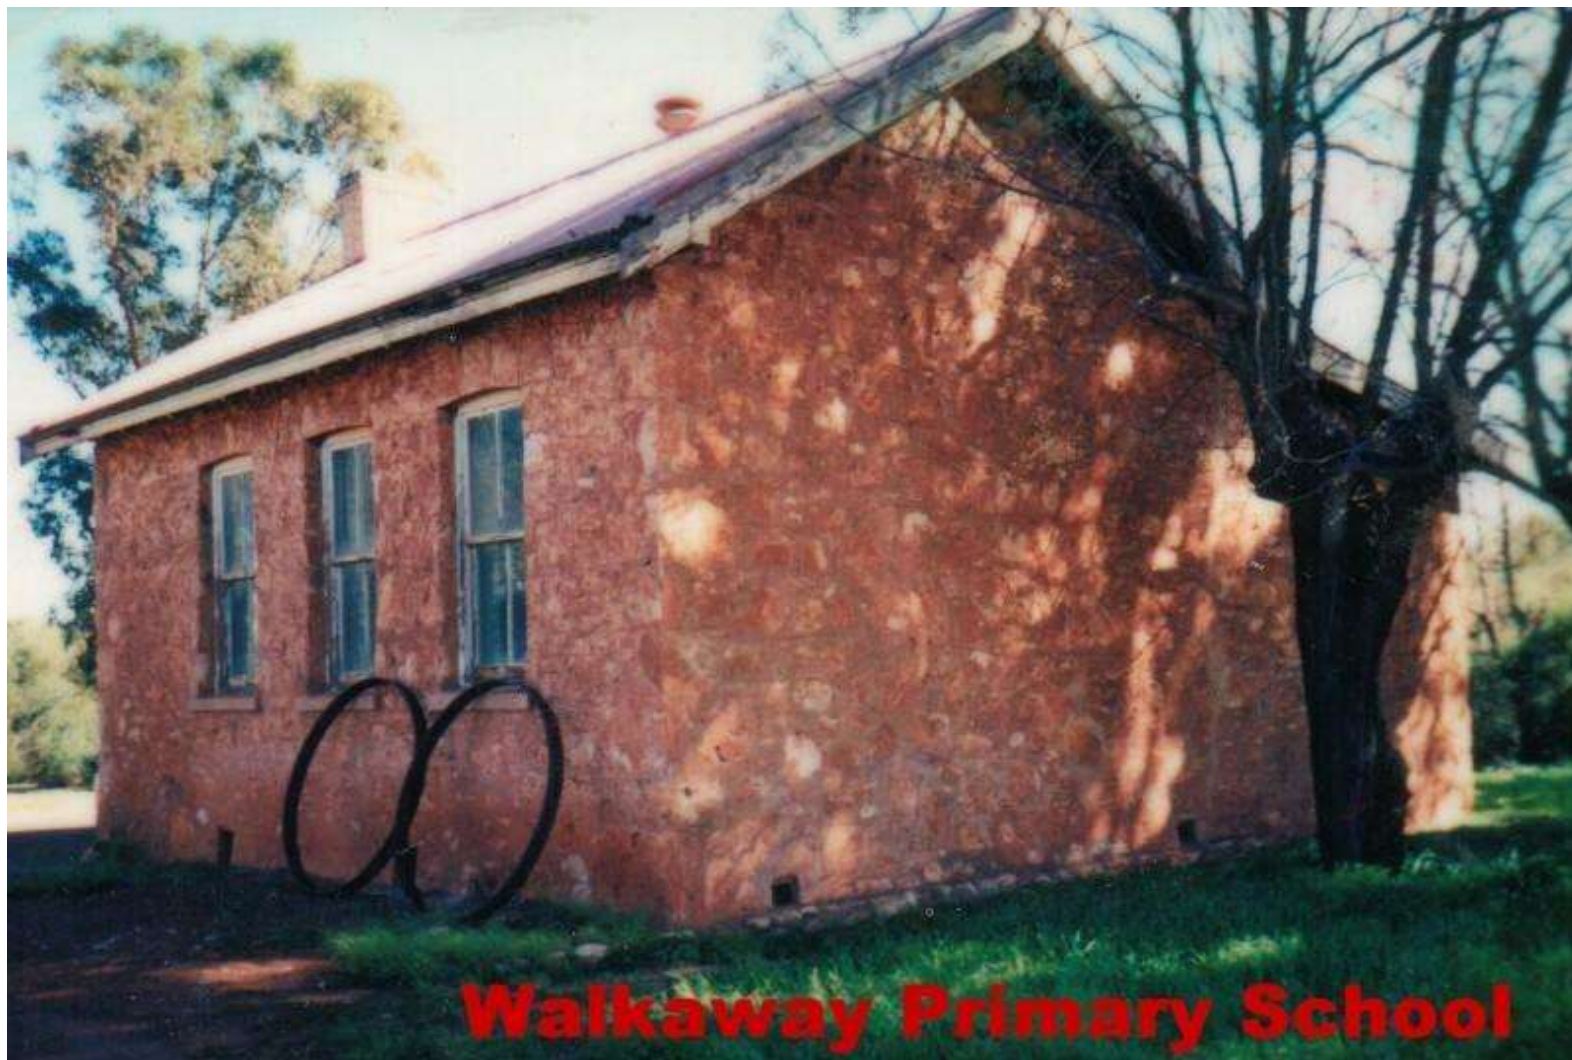

7259: SMALL SCHOOL GIRL STANDING NEXT TO A GUN RELIC OF THE BATAVIA ON DISPLAY IN THE LIBRARY 1960s

7371: COLOUR COPY OF WALKAWAY PRIMARY SCHOOL, STONE BRICK WALLS, THREE WINDOWS, TWO WAGON WHEEL RIMS LEANING ON WALL