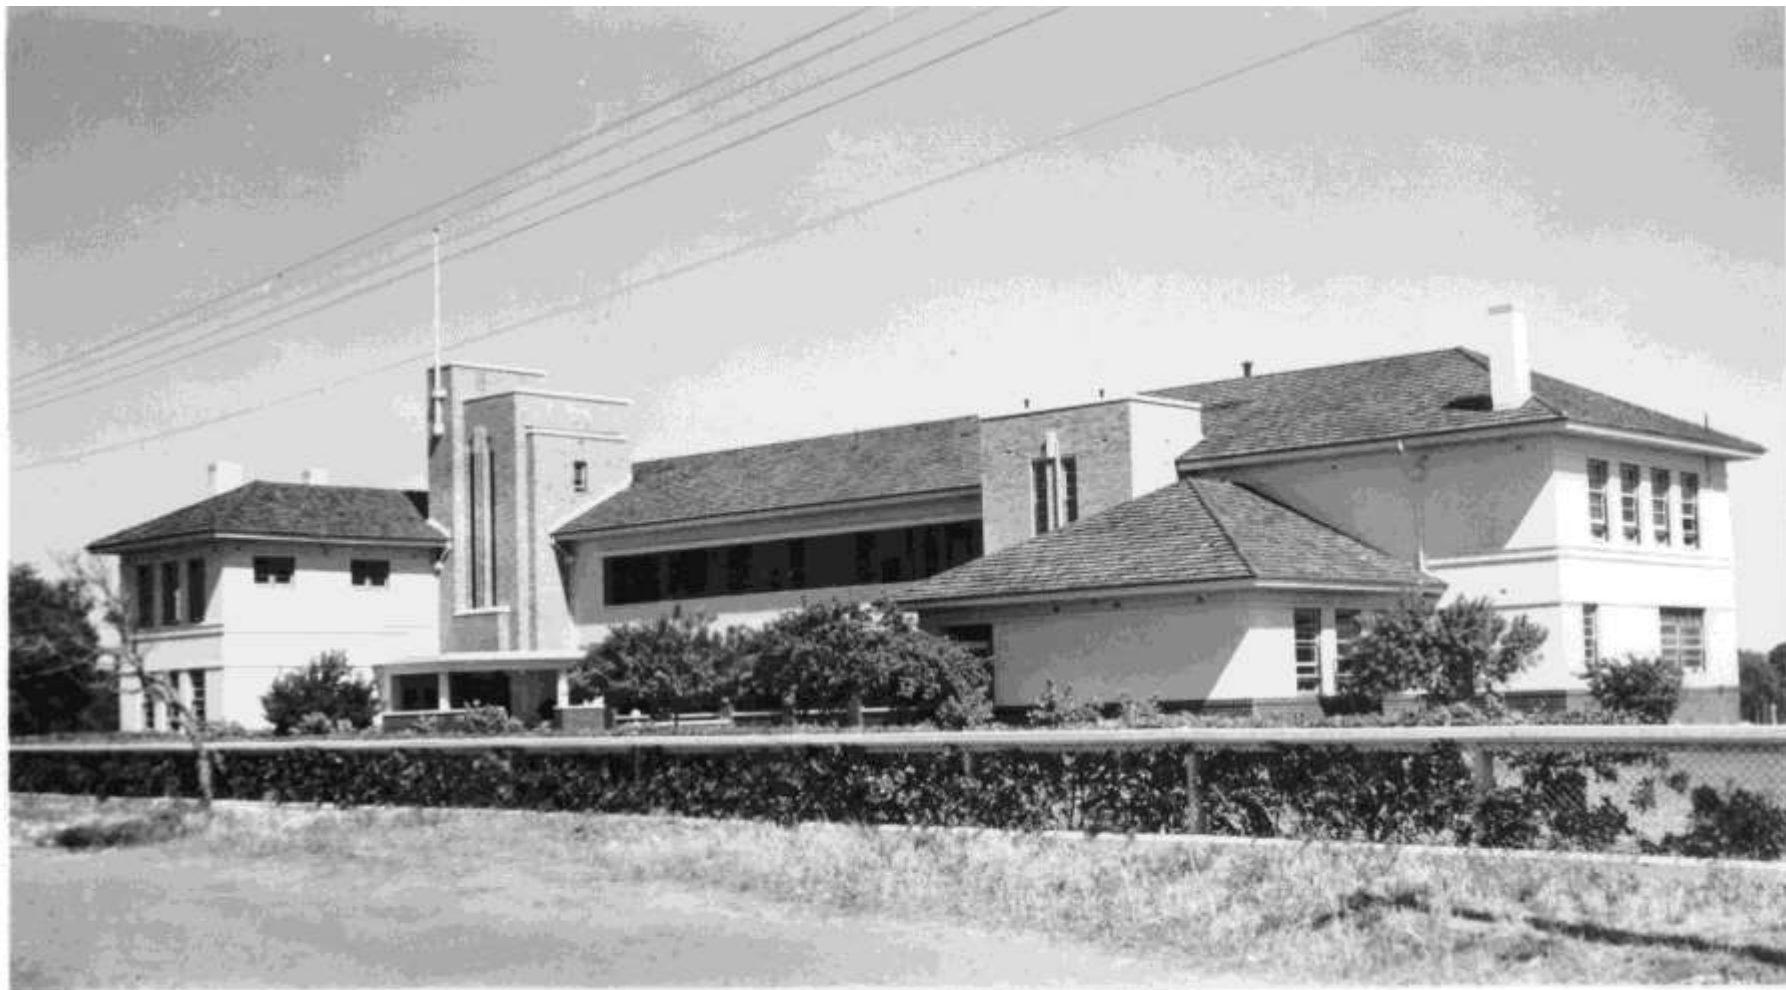

748: THE CHRISTIAN BROTHER'S COLLEGE OR ST PATRICKS IN GOERGE ROAD SOON AFTER IT OPENED 1936 **768:** STELLA MARIS COLLEGE c1911 **769:** STELLA MARIS COLLEGE BUILDING ON SIDE (BARELY VISIBLE) MAY HAVE BEEN CHURCH BEFORE ST FRANCIS XAVIER WAS BUILT 1910-1920s **789:** MURRAY VIEWS NO 20 CHRISTIAN BROTHERS COLLEGE, GERALDTON, WA 1950s

MURRAY VIEWS No. 6. HIGH SCHOOL, GERALDTON, W.A.